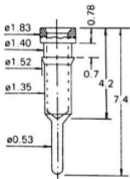

## 0148-SERIES

—7.4m/m—  
FEMALE PIN

—17.8m/m—  
FEMALE PIN

—9.0m/m—  
MALE PIN

## Ordering information

0148	—	X	—	XX	—	XX	—	X
0174								
		2: Gold		00: 7.4 m/m		Position		1: Male Pin
		3: Half Gold		10: 17.8 m/m				2: Female Pin
				20: 9.0 m/m				