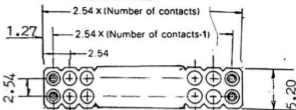

## 0148-SERIES

—7.4m/m—  
FEMALE PIN

—17.8m/m—  
FEMALE PIN

—9.0m/m—  
MALE PIN

## Ordering information

0148	—	X	—	XX	—	XX	—	X
0174								
		2: Gold		00: 7.4 m/m		Position		1: Male Pin
		3: Half Gold		10: 17.8 m/m				2: Female Pin
				20: 9.0 m/m				