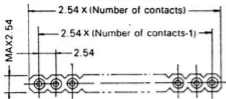

## 0148-SERIES

—7.4m/m—  
FEMALE PIN

—17.8m/m—  
FEMALE PIN

—9.0m/m—  
MALE PIN

## Ordering information

0148	—	X	—	XX	—	XX	—	X
0174								
		2: Gold		00: 7.4 m/m		Position		1: Male Pin
		3: Half Gold		10: 17.8 m/m				2: Female Pin
				20: 9.0 m/m				