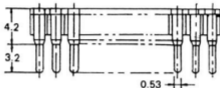

## 0148-SERIES

—7.4m/m—  
FEMALE PIN

—17.8m/m—  
FEMALE PIN

—9.0m/m—  
MALE PIN

## Ordering information

0148	—	X	—	XX	—	XX	—	X
0174								
		2: Gold		00: 7.4 m/m		Position		1: Male Pin
		3: Half Gold		10: 17.8 m/m				2: Female Pin
				20: 9.0 m/m				